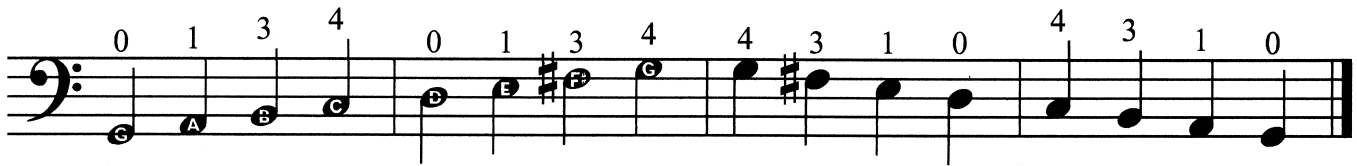

G-string (Green) Cello Samurai

G Major scale - 2nd degree Red belt

This Old Man - Green belt

Andante moderato

Welsh Folk Song

Andante - at a relaxed walking pace
Moderato - at a moderate speed