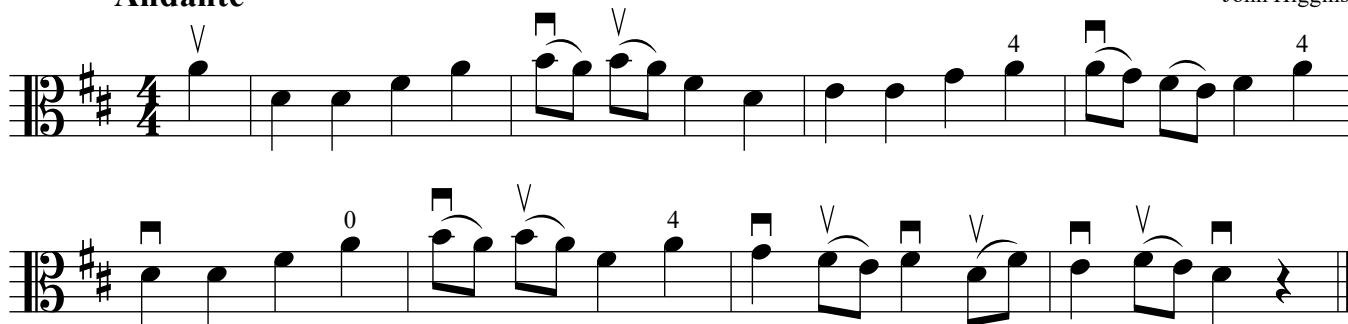

Slurs (Blue)  
Viola Samurai

D Major scale, slurred - 2nd degree Green belt

Song for Maria - Blue belt

**Andante**

John Higgins

*Andante - at a relaxed walking pace*