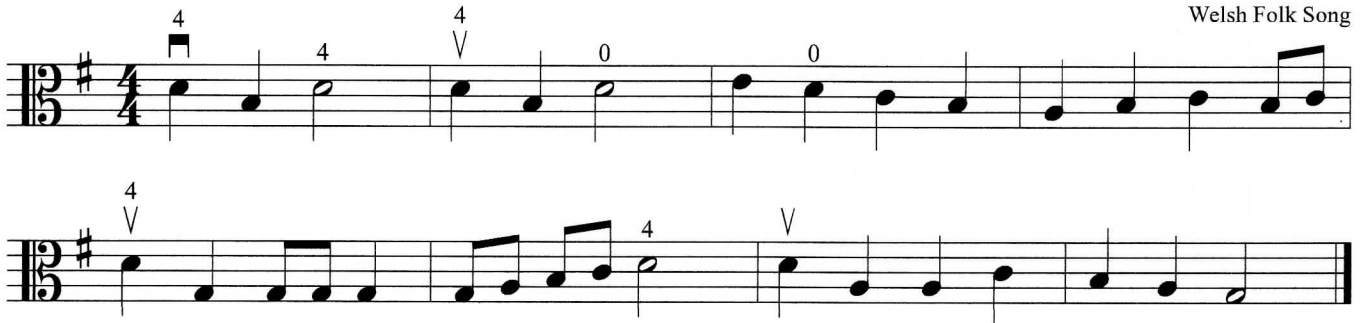

G-string (Green) Viola Samurai

G Major scale - 2nd degree Red belt

This Old Man - Green belt

Andante moderato

Welsh Folk Song

Andante - at a relaxed walking pace
Moderato - at a moderate speed