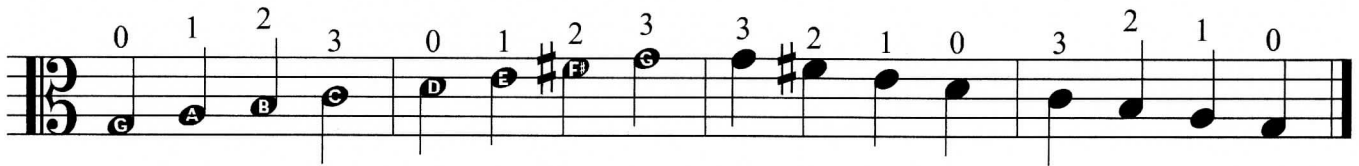

G-string (Green) Viola Samurai

G Major scale - 2nd degree Red belt

This Old Man - Green belt

Andante moderato

Welsh Folk Song

Andante - at a relaxed walking pace
Moderato - at a moderate speed