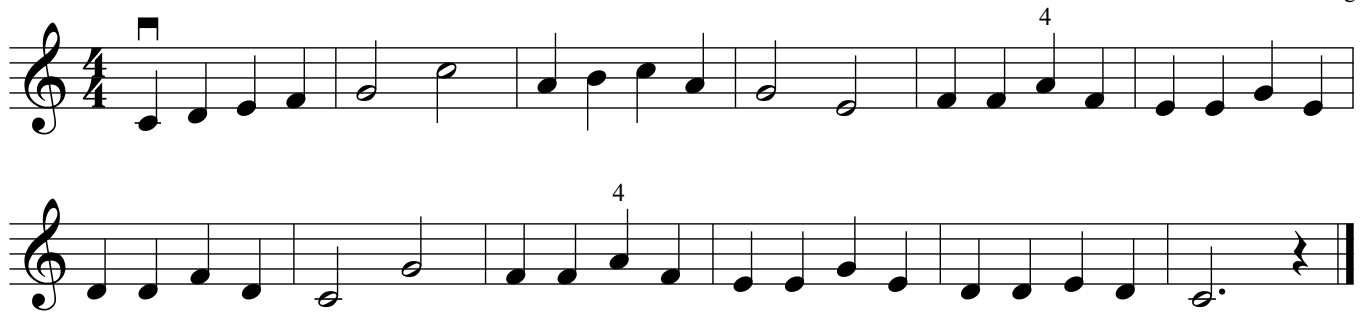

low 2nd finger (Purple) Violin Samurai

C Major scale - 3rd degree Blue belt

Russian Folk Tune - Purple belt

Andante

Russian Folk Song

Andante - at a relaxed walking pace