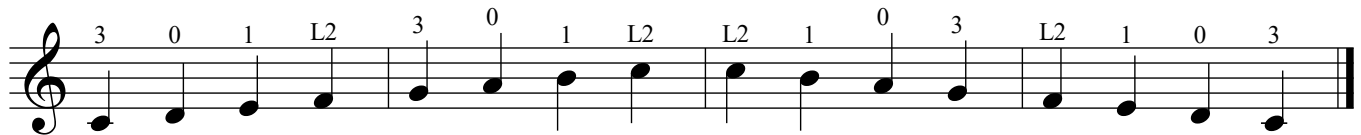

low 2nd finger (Purple) Violin Samurai

C Major scale - 3rd degree Blue belt

Russian Folk Tune - Purple belt

Andante

Russian Folk Song

Andante - at a relaxed walking pace